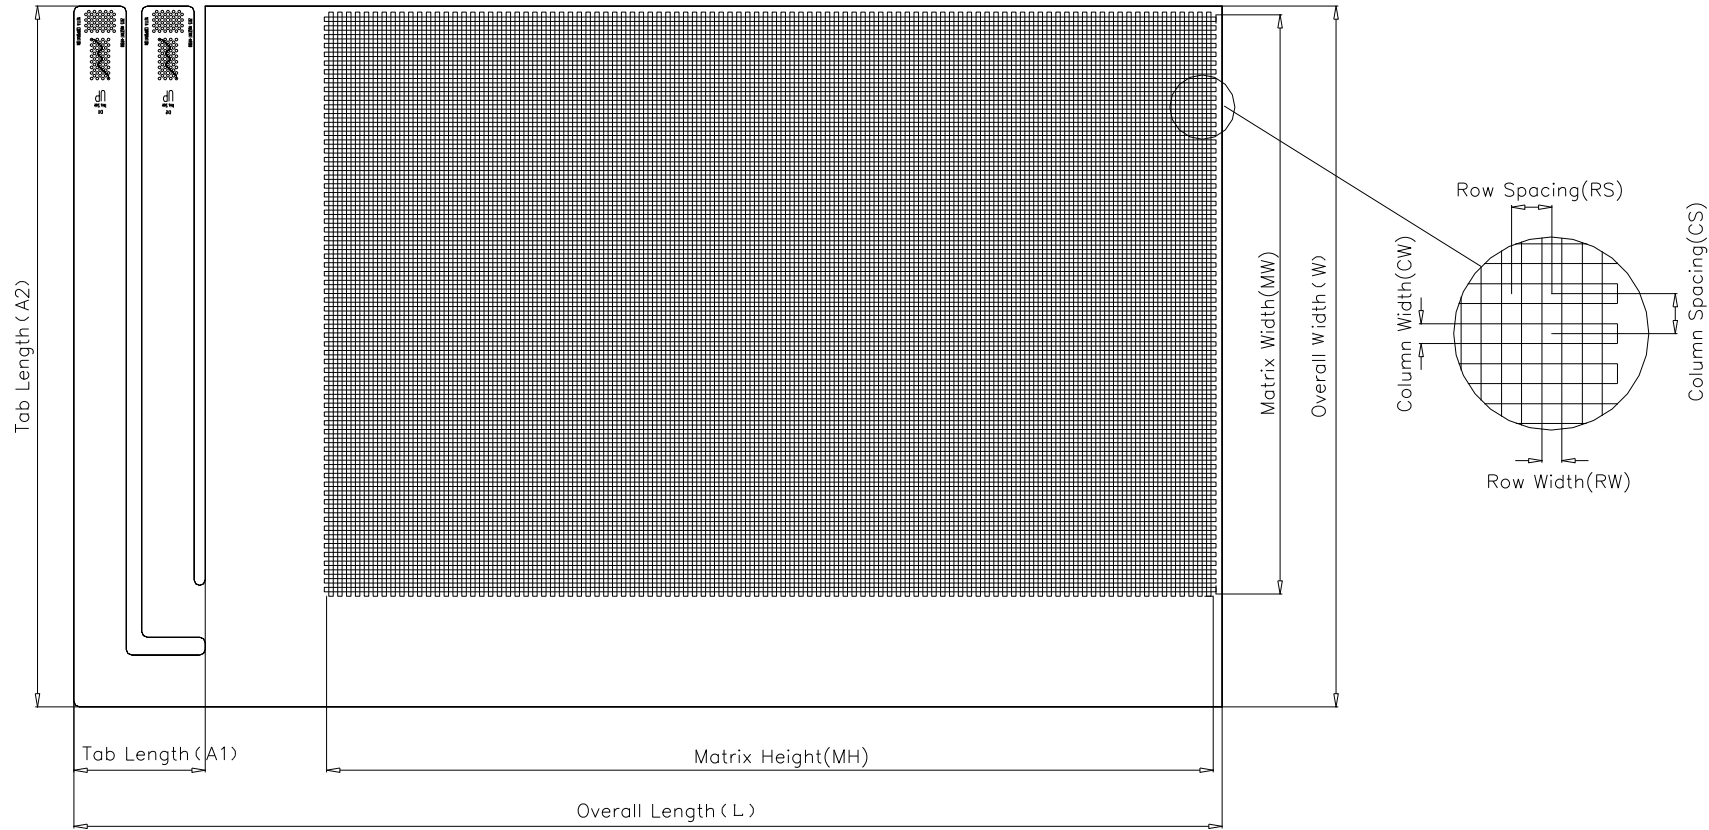

Sensor Type : HUGE-MAT HR800

Map	General Dimensions(mm)						Sensing Region Dimensions(mm)						Summary	
	Overall Length L	Overall Width W	Tab Length		Matrix Width MW	Matrix Height MH	Columns			Rows			Total No of Sensels	Sensel Spatial Resolution (sensel per sq-cm) 1.6
			A1	A2			CW	Pitch CS	Qty	RW	Pitch RS	Qty		
7700	1036.0	638.9	118.5	638.9	528	800	4.0	8.0	66	4.0	8.0	100	6,600	

Pressure Ranges

kPa	50	600
-----	----	-----

Sensor Connector

Versatek Handle	2pc
-----------------	-----